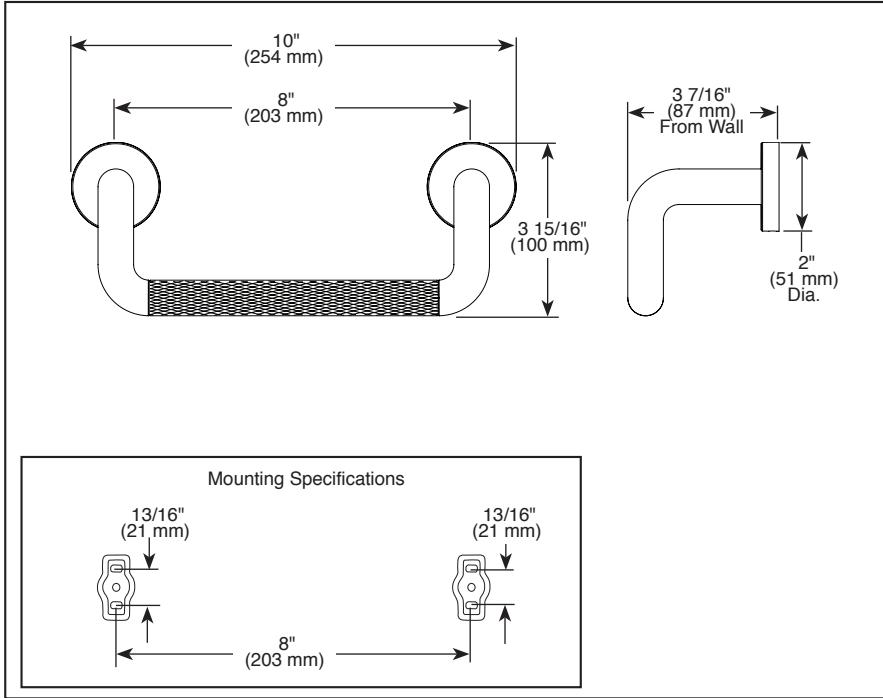

BRIZO®

ACCESSORIES

- Litze™ Collection
- 8" Towel Bar

694735 ▲

Submitted Model No.: _____

Specific Features: _____

STANDARD SPECIFICATIONS:

- Wood blocking is preferable behind all wall surfaces. If wood blocking is not available, try finding a wood stud to anchor at least one end of this accessory.
- Mounting hardware and mounting instructions included with product.
- Note: Plastic anchors, screws, toggle bolts, and mounting brackets are included with the mounting hardware.