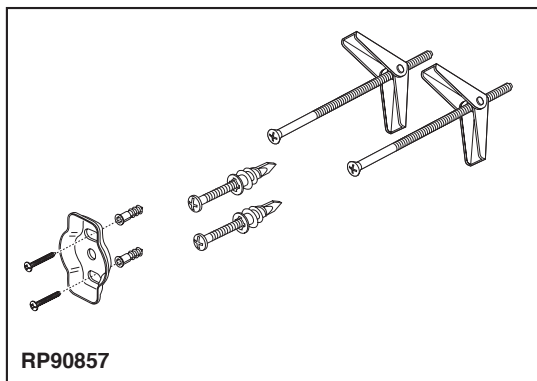

RP70613

WARRANTY

- Lifetime limited warranty on parts (other than electronic parts and batteries) and finishes; or, for commercial users, for 5 years from date of purchase.
- 5 year limited warranty on electronic parts (other than batteries); or, for commercial users, for 1 year from the date of purchase. No warranty is provided on batteries.

▲ Designate proper finish suffix

RP90857